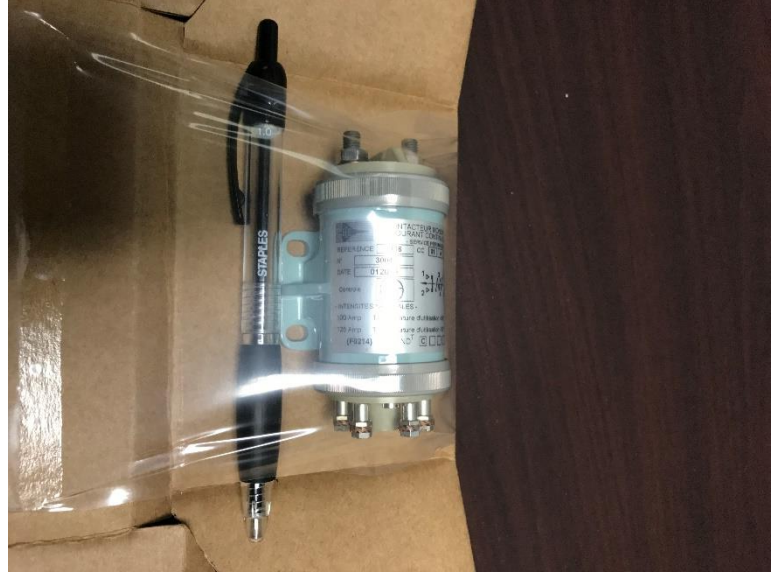

CONTACTOR SAMPLE AVAILABILITY

—

125 Amp Contactor

**POWERED
BY TRUST**